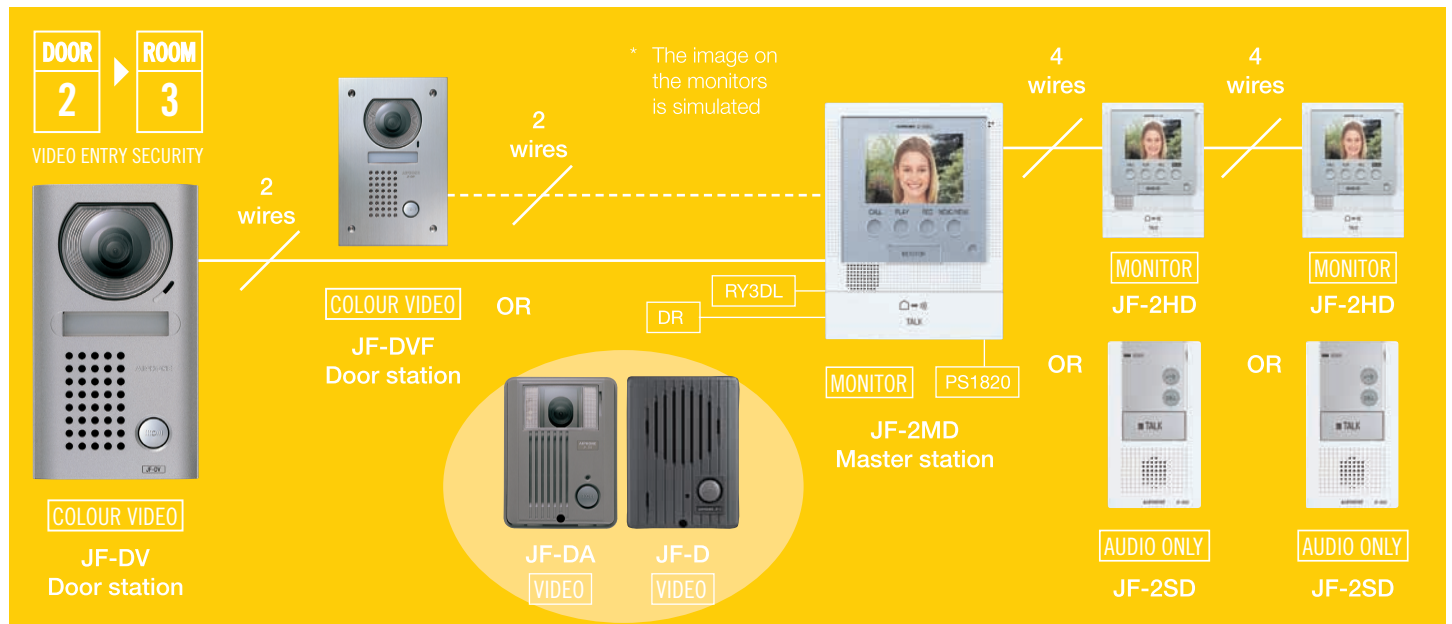

## JF Series

Video Sentry  
2 entry and 3 stations

**Compact Handsfree Colour  
Audio Video Entry Security Intercom**

## Features

- 2 video door station and up to three internal stations
- Clear crisp colour image with 90mm TFT colour LCD
- Handsfree communications
- Model JF2MED fitted with digital memory as standard
- Model JF2HD has access to picture memory
- All Call allows internal communications
- Choice of 3 door stations including vandal resistant flush and surface mount models
- White LED illumination for low light viewing
- NTSC composite video output
- Voice memo function
- 2 outgoing messages to door station.
- Option switch (requires additional wiring)

## Cables

1.00mm poly jacketed PE (polyethylene) (KBWIRE) insulation cable should be used. If PVC cable is used, maximum distance from door to farthest monitor is 30m. PVC cable must not be used underground.

## Specification

<b>Power Source</b>	18 volts DC 18VDC1300 Single Monitor PS1820 2 or 3 Monitors
<b>Video Monitor</b>	3 1/2" TFT Colour LCD
<b>Call-in</b>	Chime, Image and Audio
<b>Night viewing</b>	White light projected up to 30cm from camera. Background scene beyond 30cm cannot be seen.
<b>Door Release</b>	12v AC/DC 500mA contact rating
<b>Wiring</b>	2 parallel wires to door 4 wires in loop between rooms
<b>Distance</b>	1.00mm dia PE
Door to master	100m
Master to farthest sub	100m
Master station to Power supply	10m